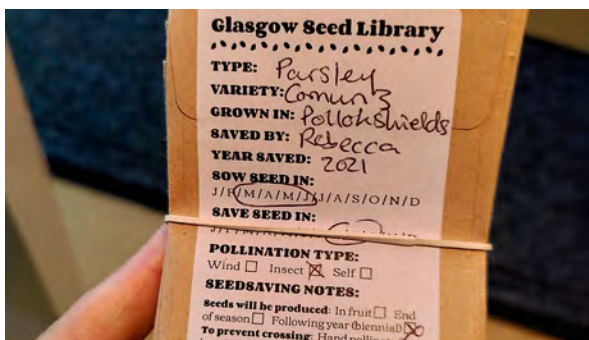

You will see a blue cabinet with two doors and two drawers.

Please use the hand sanitiser before and after opening the cabinet.

Inside the cabinet you will find lots of boxes and jars of seeds.

Each jar has a label on it, listing the kinds of seeds inside.

Inside the jars are seed packets. Each packet has information about the seeds, and how to grow and save them.

If you have seeds to deposit, you can put them in this box. Place them in a sealed container with a note of the variety and your details.